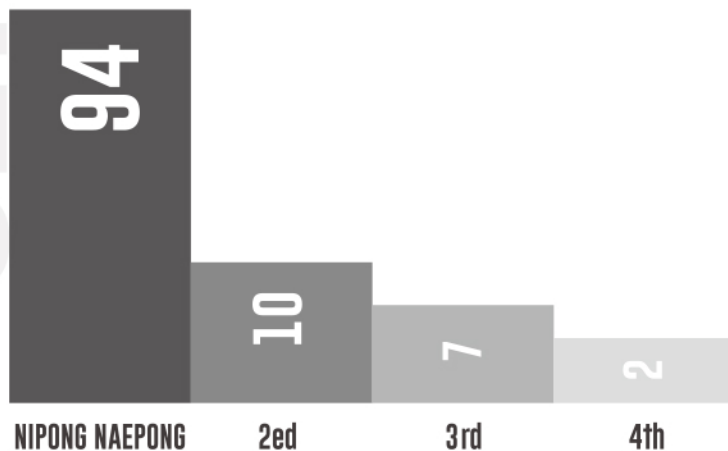

SHOPPING BAG

PIZZA BAG

PIZZA BOX

2017 Annual revenue ₩/\$/¥/元

₩ 39,517,000,000
 \$ 35,226,421 | ¥ 3,947,279,047
 元 230,608,076

Average age at JTABLE

29.8세 We're YOUNG!!

Competitor Status

Franchisee's ROI

100 100 of 100, Perfect
 The startup & business journal

2017 Franchise Ranking of Chinese restaurant

9.2 Point

Franchisee's satisfaction 9.2 of 10

29%

Multiple store owner 29%

customer gender ratio
 male : female = 3 : 7